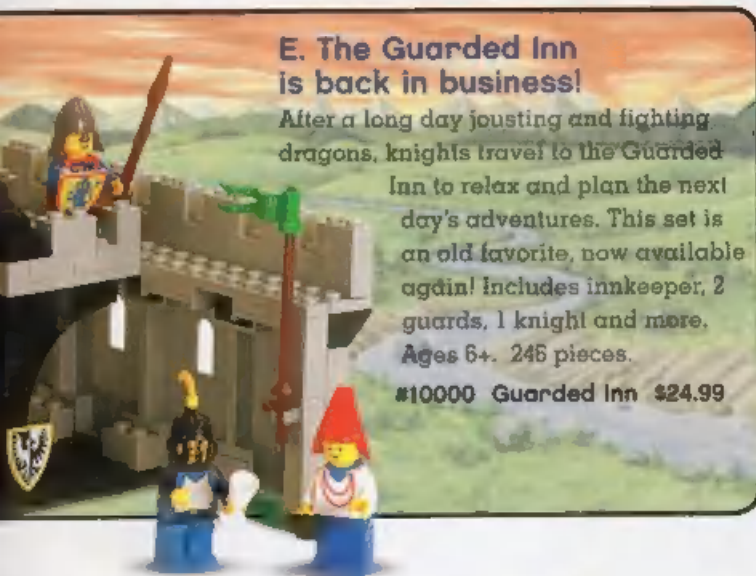

#3739 Blacksmith Shop $39.99

E. The Guarded Inn is back in business!

After a long day jousting and fighting dragons, knights travel to the Guarded Inn to relax and plan the next day's adventures. This set is an old favorite, now available again! Includes innkeeper, 2 guards, 1 knight and more. Ages 6+. 245 pieces.

#10000 Guarded Inn $24.99

Call to Order: 1-800-453-4652